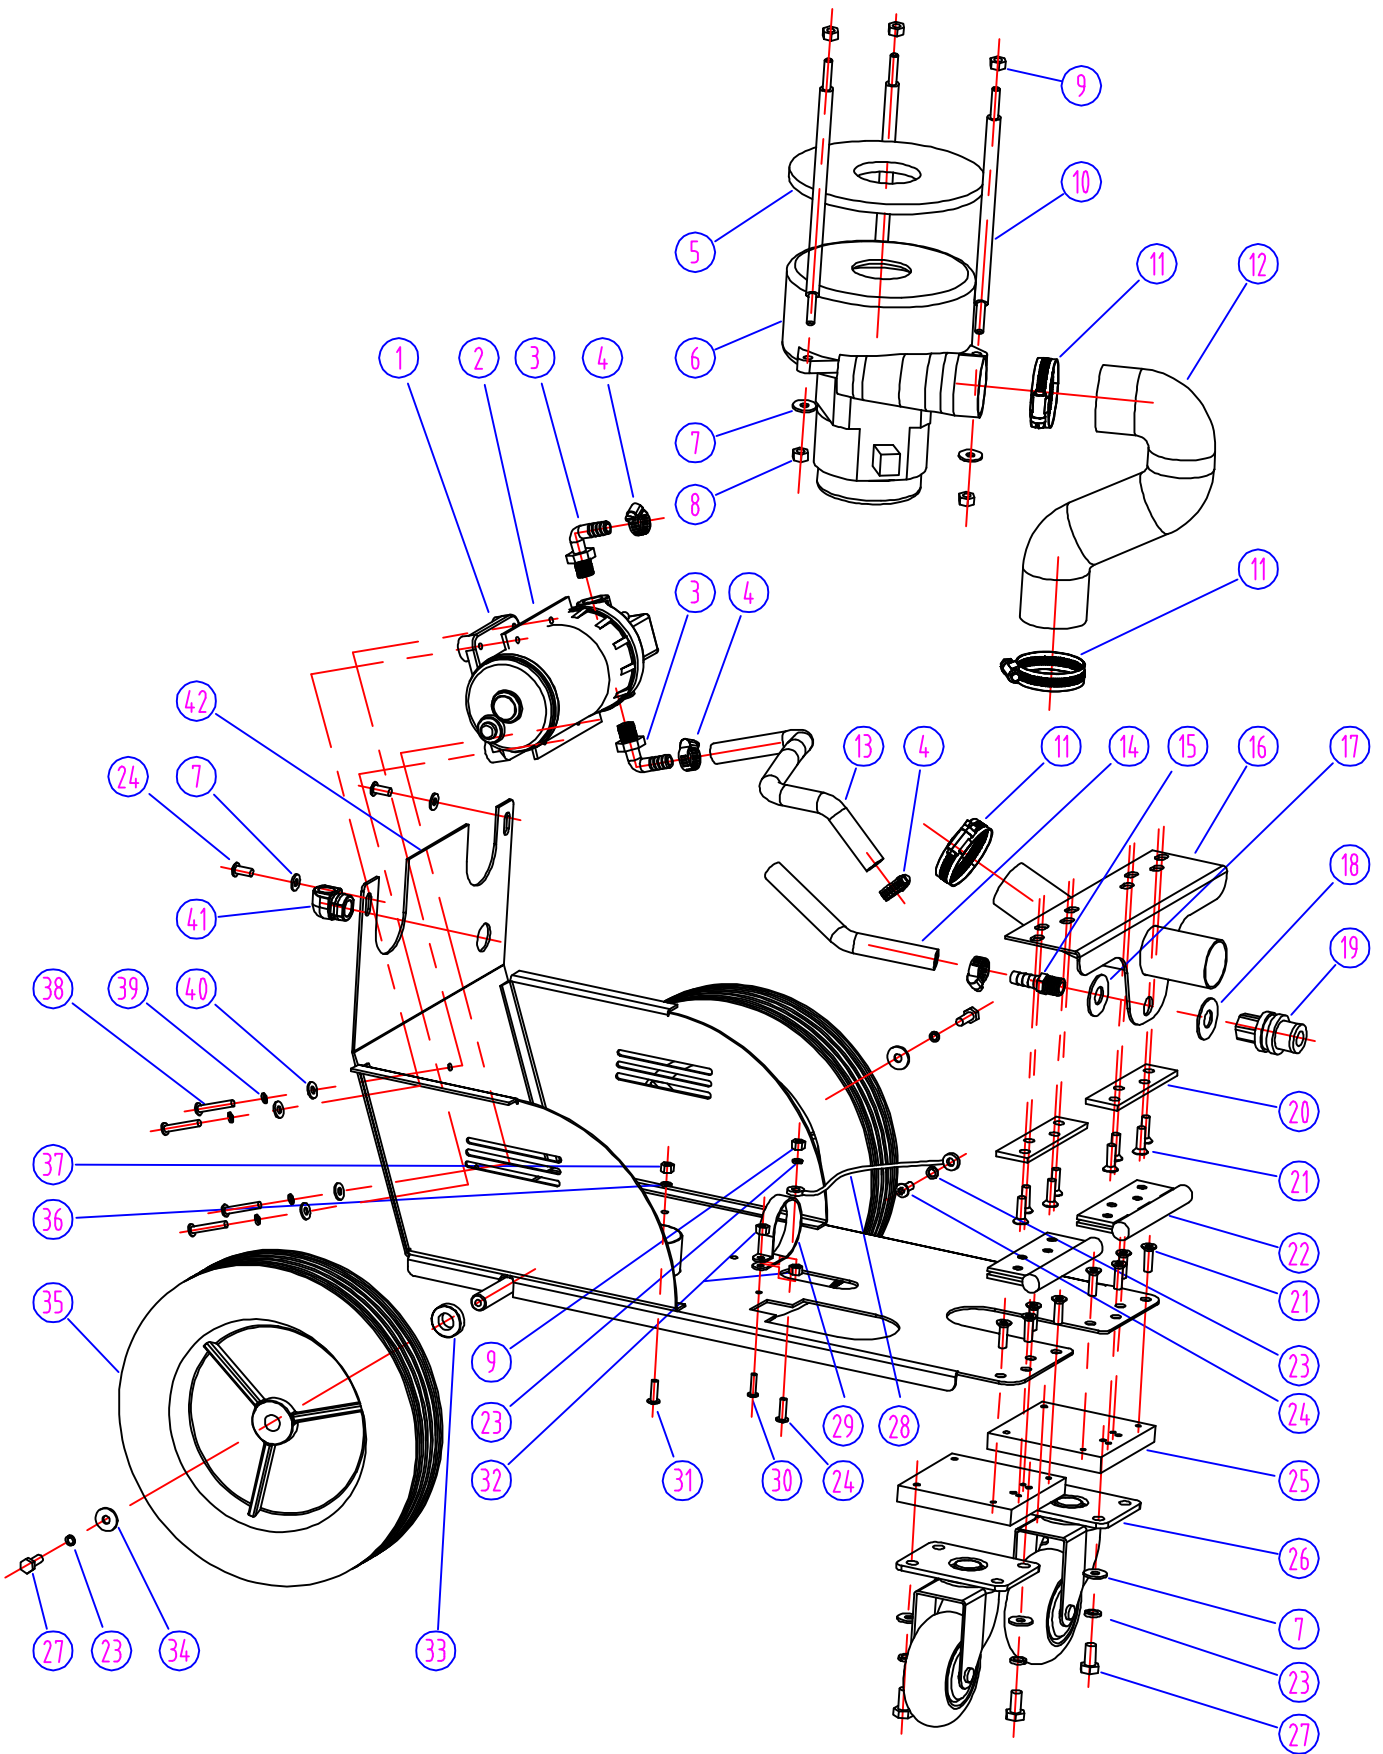

SL1610BOX

PUMP, VACUUM, WHEEL ASSEMBLIES - SLIDER BOX EXTRACTOR

DIA NO	PART NUMBER	DESCRIPTION	NO REQ'D	LIST \$ (ea)
1	VV67605	PUMP, 115V, 100PSI	1	\$395.00
2	VV67601	MOUNTING FRAME, PUMP	1	\$4.63
3	VV80210	BEND, NYLON, PUMP	2	\$1.38
4	VV10114	CLAMP, HOSE, 3/8"	4	\$2.00
5	VF81503	GASKET, VAC MOTOR	1	\$4.63
6	VV67153	VAC MOTOR, 3-STAGE, 120V	1	\$197.50
7	GT13032	WASHER, SST, PLAIN, M6 X M16 X 1.5	9	\$0.63
8	VF13502	NUT, LOCK, M6	3	\$0.63
9	VF13521	NUT, SST, M6	4	\$0.88
10	VF82310	STUD	3	\$4.63
11	VV10113	CLAMP, HOSE, 2"	3	\$2.38
12	VV67152	EXHAUST HOSE, M48	1	\$7.25
13	VV67117	HOSE, SOLUTION	1	\$10.25
14	VV66115	HOSE, SPRAYING	1	\$10.25
15	VV80128	BARB, HOSE	1	\$5.63
16	VV66101	PIPE ASSY, VAC ELBOW	1	\$42.13
17	VV20274A	WASHER, PLAIN, M14 X M32 X 1.5	1	\$1.13
18	VV20274	WASHER, PLAIN, M13.5 X M32 X 1.5	1	\$2.13
19	VV80208	COUPLER, QUICK CONNECT	1	\$12.00
20	VV67104	SPACER	2	\$4.00
21	VF13512	SCREW, FH, M5 X 15, SST	16	\$0.83
22	VV60406S	HINGE, SST, 4"	2	\$14.63
23	VV13607	WASHER, LOCK, M6	9	\$0.88
24	GT13056	SCREW, SST, PH, M6 X 16	4	\$0.88
25	VV66102	PLATE, 3.5" CASTER	2	\$19.63
26	VA91342	3.5" CASTER	2	\$20.63
27	VF13495	BOLT, M6 X 16, HEX	6	\$0.88
28	VF81028	CABLE	1	\$6.63
29	VV67120	CLAMP	1	\$2.00
30	VA13473	SCREW, RHM, M4 X 16, SST	1	\$0.88
31	VA13635	SCREW, RHM, M5 X 20, SST	1	\$1.00
32	GT13014	NUT, NYLON, INSERT, M4	2	\$0.63
33	VV60113S	WASHER, WHEEL	2	\$0.63
34	VF13551	WASHER, SST, PLAIN, M6 X M22 X 1.5	2	\$1.13
35	VA75004	WHEEL, 10"	2	\$21.25
36	VF13604	WASHER, M5	1	\$0.63
37	VV13633	NUT, SST, M5	1	\$0.88
38	VV13634	SCREW, RHM, M5 X 30, SST	4	\$1.00
39	VV13601	WASHER, LOCK, M5	4	\$0.63
40	VF13474A	WASHER, SST, PLAIN, M5 X M15 X 1	4	\$0.63
41	VV67505	BUSHING, 90°, CORD	1	\$11.38
42	VV66200	BOTTOM PLATE, ASSEMBLY	1	\$79.88