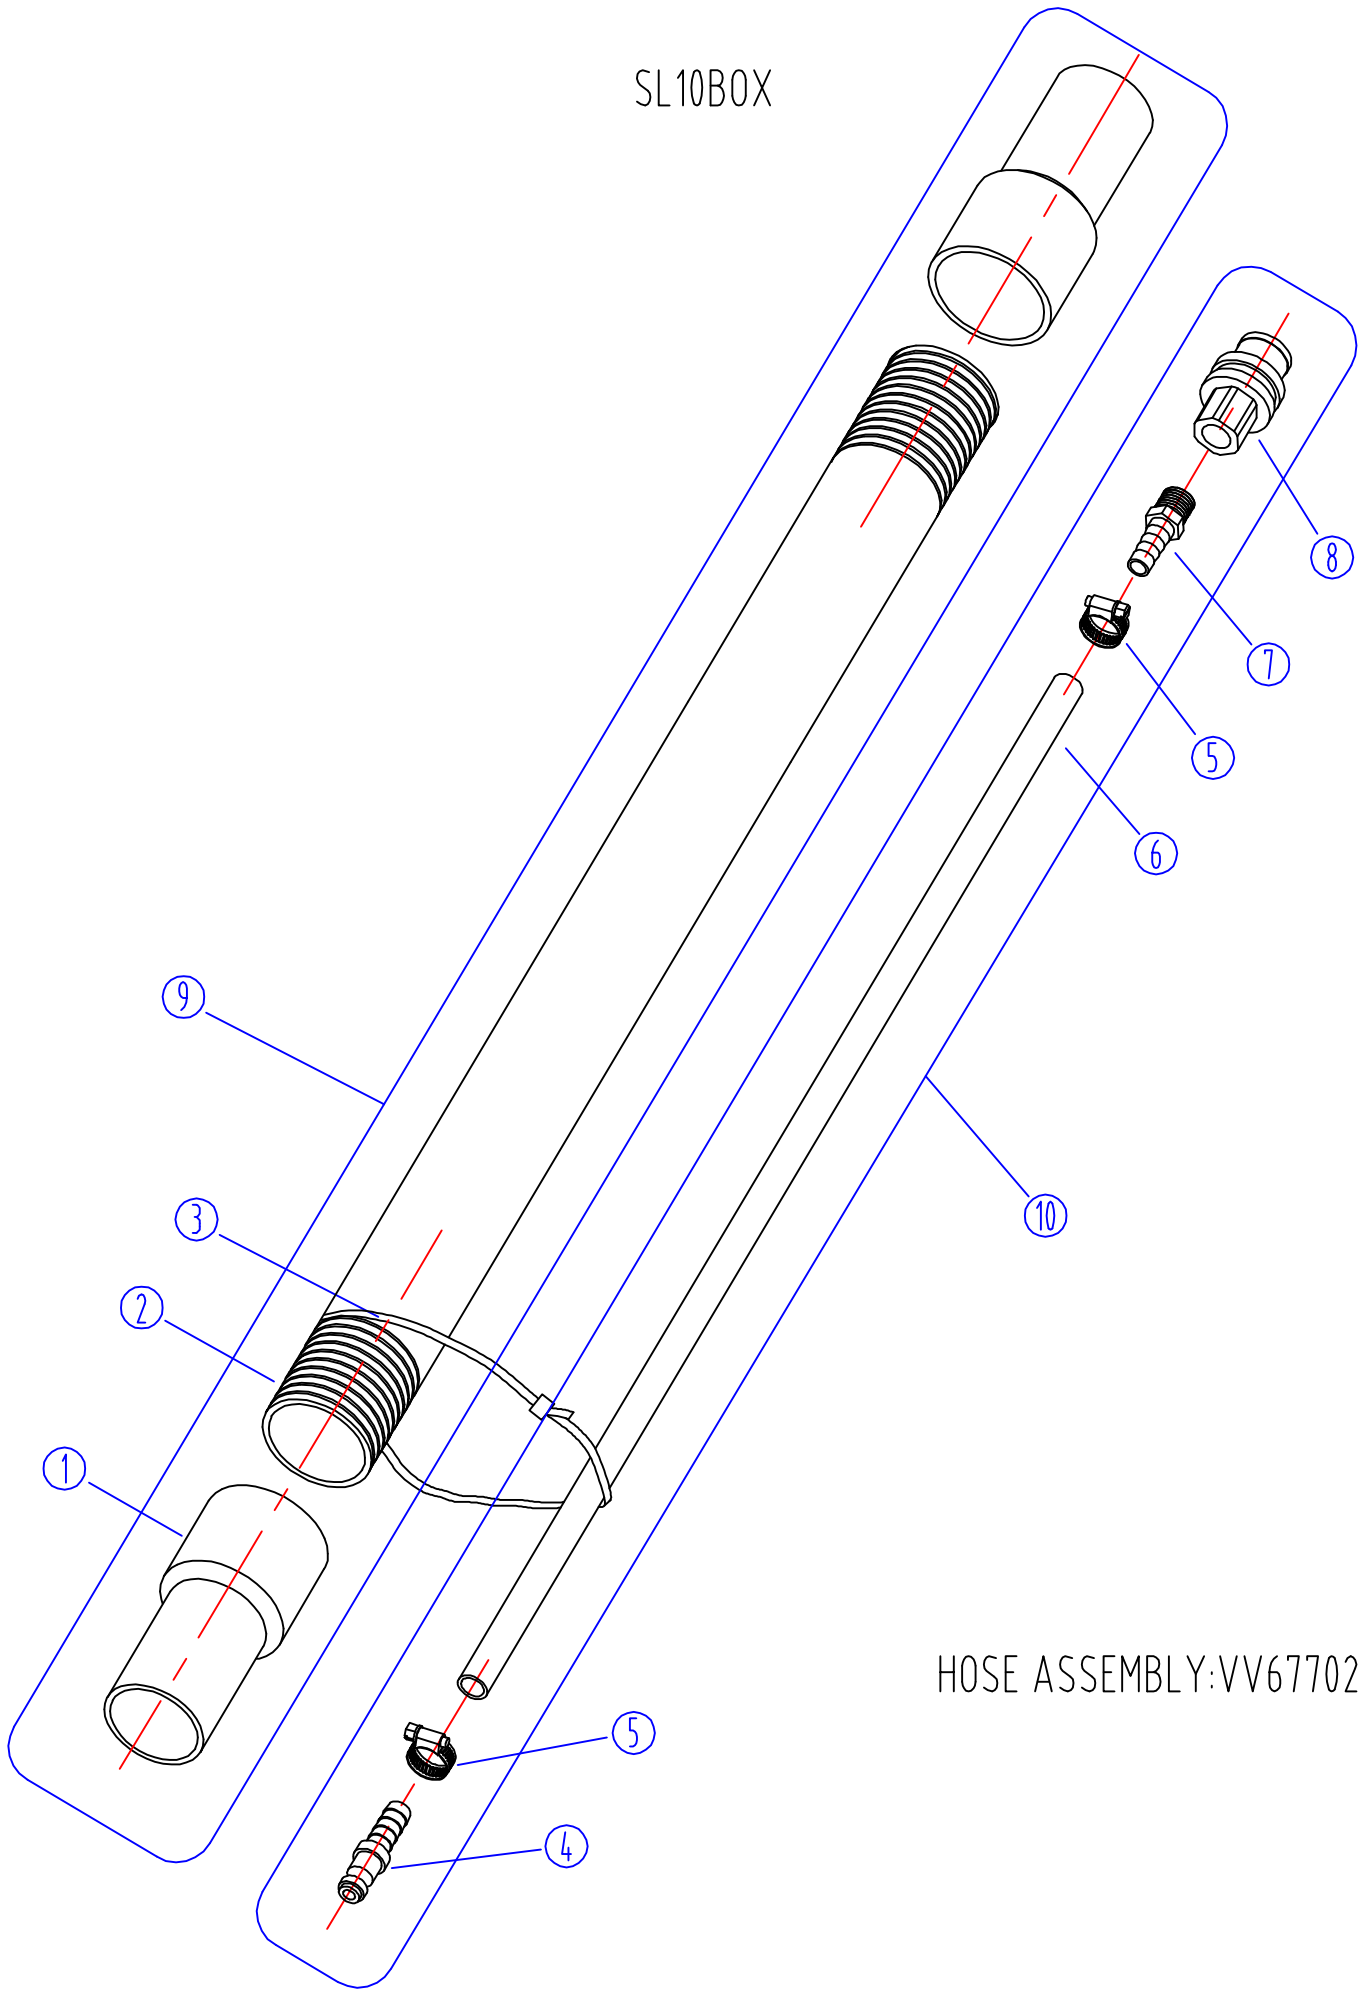

PUMP, VACUUM, WHEEL ASSEMBLIES - SLIDER BOX EXTRACTOR

DIA NO	PART NUMBER	DESCRIPTION	NO REQ'D	LIST $ (ea)
1	VV67605	PUMP, 115V, 100PSI	1	$395.00
2	VV67601	MOUNTING FRAME, PUMP	1	$4.63
3	VV80210	BEND, NYLON, PUMP	2	$1.38
4	VV10114	CLAMP, HOSE, 3/8"	4	$2.00
5	VF81503	GASKET, VAC MOTOR	1	$4.63
6	VV67153	VAC MOTOR, 3-STAGE, 120V	1	$197.50
7	GT13032	WASHER, SST, PLAIN, M6 X M16 X 1.5	9	$0.63
8	VF13502	NUT, LOCK, M6	3	$0.63
9	VF13521	NUT, SST, M6	4	$0.88
10	VF82310	STUD	3	$4.63
11	VV10113	CLAMP, HOSE, 2"	3	$2.38
12	VV67152	EXHAUST HOSE, M48	1	$7.25
13	VV67117	HOSE, SOLUTION	1	$10.25
14	VV66115	HOSE, SPRAYING	1	$10.25
15	VV80128	BARB, HOSE	1	$5.63
16	VV66101	PIPE ASSY, VAC ELBOW	1	$42.13
17	VV20274A	WASHER, PLAIN, M14 X M32 X 1.5	1	$1.13
18	VV20274	WASHER, PLAIN, M13.5 X M32 X 1.5	1	$2.13
19	VV80208	COUPLER, QUICK CONNECT	1	$12.00
20	VV67104	SPACER	2	$4.00
21	VF13512	SCREW, FH, M5 X 15, SST	16	$0.83
22	VV60406S	HINGE, SST, 4"	2	$14.63
23	VV13607	WASHER, LOCK, M6	9	$0.88
24	GT13056	SCREW, SST, PH, M6 X 16	4	$0.88
25	VV66102	PLATE, 3.5" CASTER	2	$19.63
26	VA91342	3.5" CASTER	2	$20.63
27	VF13495	BOLT, M6 X 16, HEX	6	$0.88
28	VF81028	CABLE	1	$6.63
29	VV67120	CLAMP	1	$2.00
30	VA13473	SCREW, RHM, M4 X 16, SST	1	$0.88
31	VA13635	SCREW, RHM, M5 X 20, SST	1	$1.00
32	GT13014	NUT, NYLON, INSERT, M4	2	$0.63
33	VV60113S	WASHER, WHEEL	2	$0.63
34	VF13551	WASHER, SST, PLAIN, M6 X M22 X 1.5	2	$1.13
35	VA75004	WHEEL, 10"	2	$21.25
36	VF13604	WASHER, M5	1	$0.63
37	VV13633	NUT, SST, M5	1	$0.88
38	VV13634	SCREW, RHM, M5 X 30, SST	4	$1.00
39	VV13601	WASHER, LOCK, M5	4	$0.63
40	VF13474A	WASHER, SST, PLAIN, M5 X M15 X 1	4	$0.63
41	VV67505	BUSHING, 90°, CORD	1	$11.38
42	VV66200	BOTTOM PLATE, ASSEMBLY	1	$79.88

SL10BOX

HOSE ASSEMBLY:VV67702