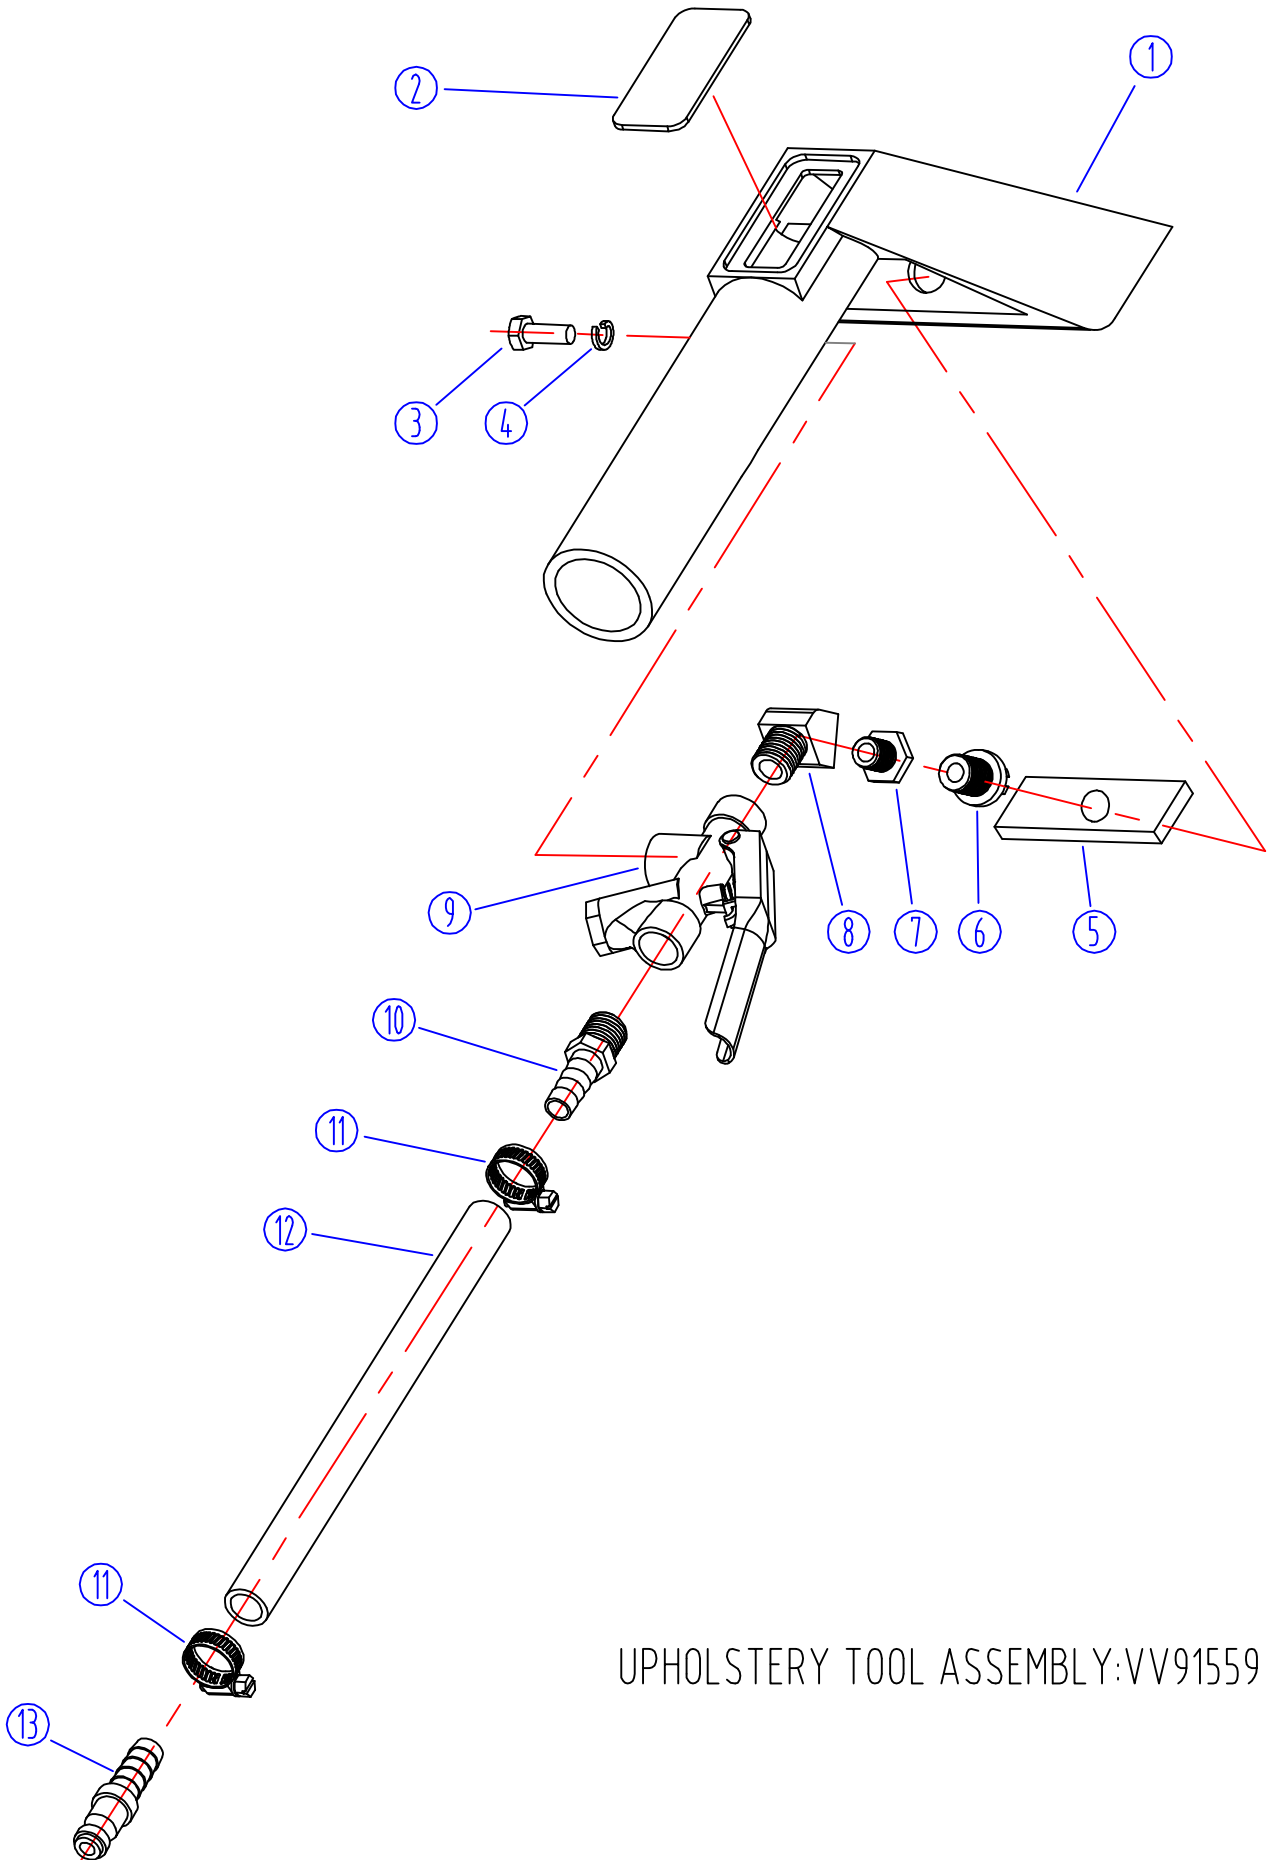

HOSE ASSEMBLIES - SLIDER BOX EXTRACTOR				
DIA NO	PART NUMBER	DESCRIPTION	NO REQ'D	LIST $ (ea)
1	VV60220	CUFF, 1 1/2"	2	$5.88
2	VV67703	HOSE, VACUUM	1	$67.13
3	VV20652	TIE, CABLE	16	$1.00
4	VV80241	HOSE BARB, MALE PLUG, SST	1	$8.00
5	VV10114	CLAMP, HOSE, 3/8", SST	2	$2.00
6	VV67704	HOSE, SOLUTION, 16' LONG	1	$62.13
7	VV80128	HOSE BARB	1	$5.63
8	VV80208	COUPLER, QUICK CONNECT	1	$12.00
9	VV67703A	VACUUM HOSE ASSEMBLY	1	$79.75
10	VV67704A	SOLUTION HOSE ASSEMBLY	1	$84.63

SL10BOX

UPHOLSTERY TOOL ASSEMBLY:VV91559