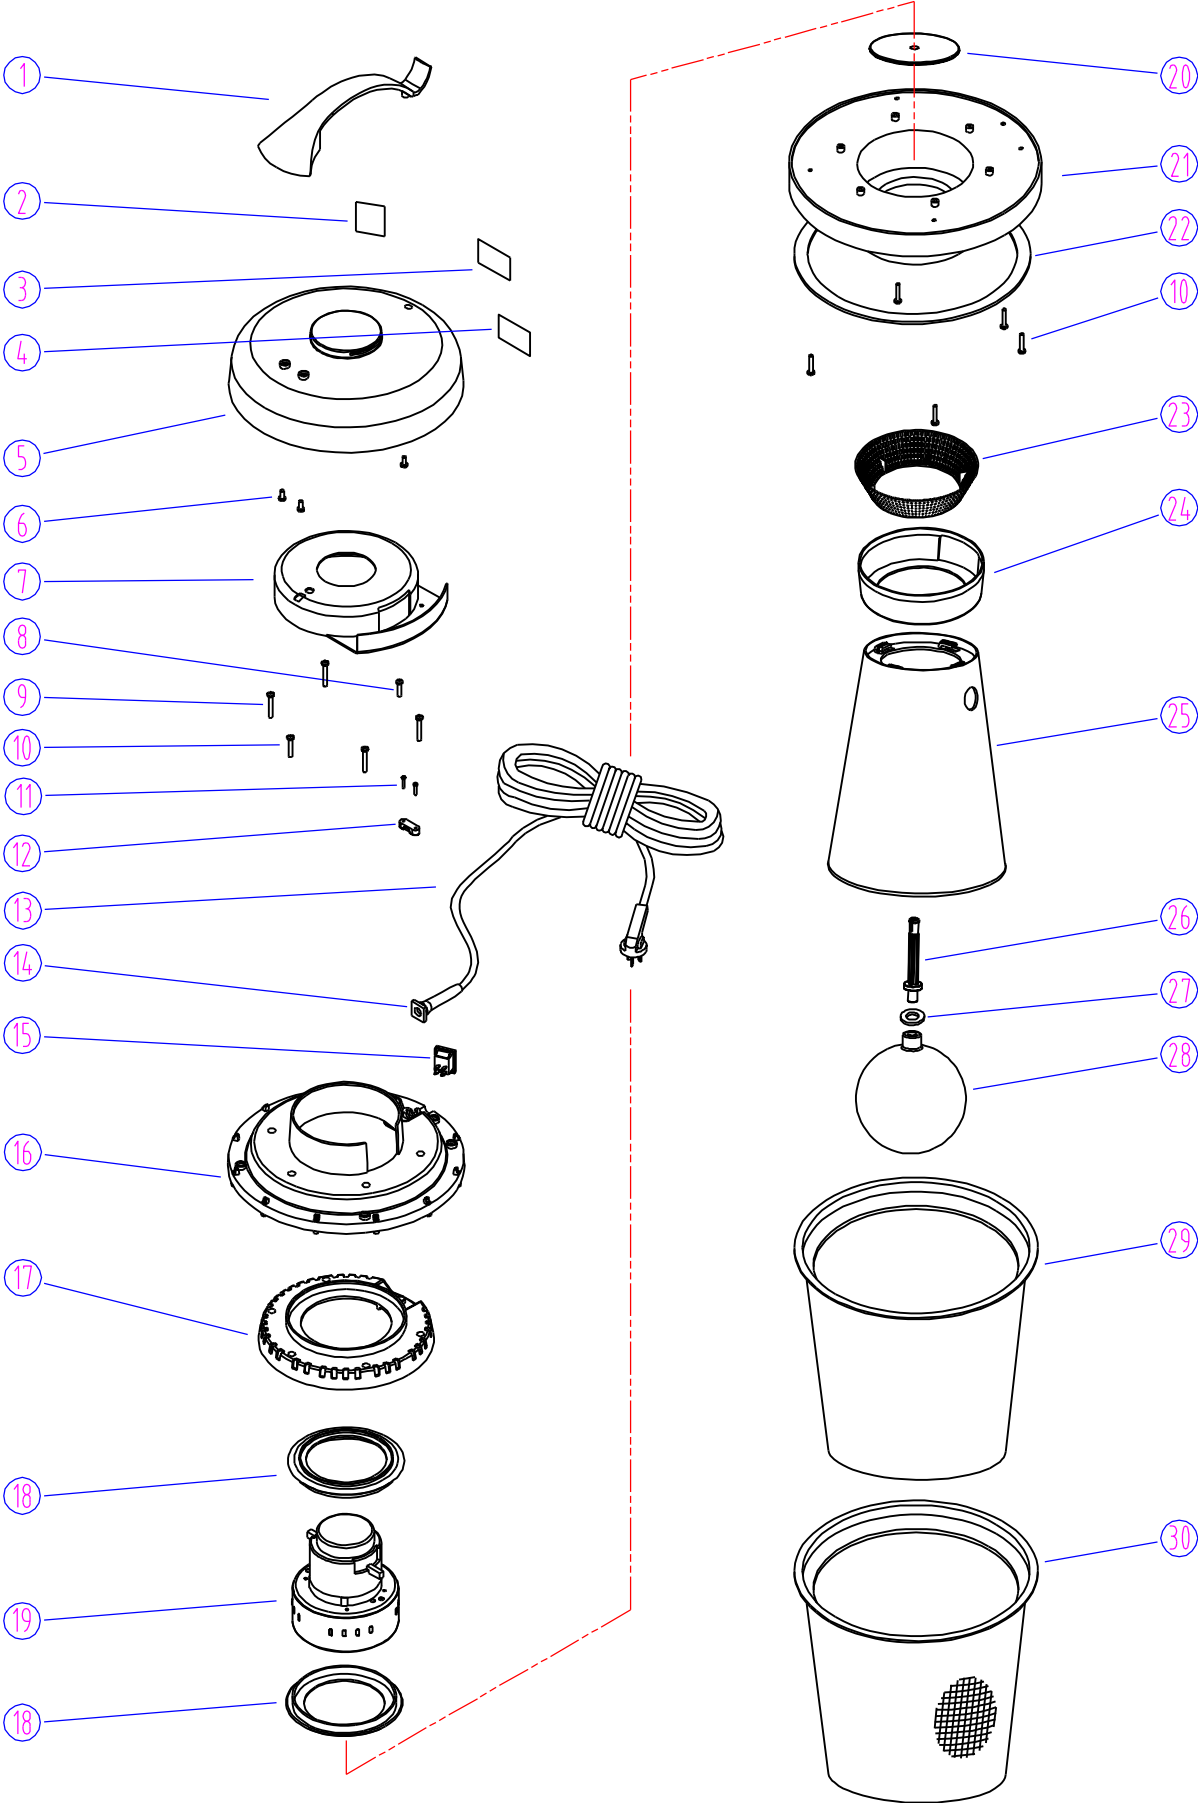

SN18WD

VACUUM HEAD ASSEMBLY - SN18WD (SERIAL #1907+)

DIA NO	PART NUMBER	DESCRIPTION	NO REQ'D	LIST $ (ea)
1	GT10004	HANDLE	1	$5.63
2	VF40994	LABEL, READ MANUAL	1	$0.63
3	VA21544A	SERIAL TAG	1	$0.63
4	VA20453	DECAL, WARING	1	$2.13
5	GT10003B	COVER, VAC HEAD	1	$12.88
6	GT13001	SCREW, ST, PH, M5 x 12	3	$0.63
7	GT10019	UPPER COVER, MOTOR	1	$5.00
8	GT13004	SCREW, ST, PH, M5 x 20	1	$0.63
9	GT13034	SCREW, ST, PH, M5 x 50	4	$0.63
10	GT13033	SCREW, ST, PH, M5 x 44	6	$0.63
11	VA13470	SCREW, ST, PH, M3 x 16	2	$0.63
12	VA21517	CLAMP, BLOCK	1	$0.63
13	VA65001	CABLE, POWER	1	$57.50
14	VA21521	GROMMET, POWER CORD	1	$0.63
15	VA91346	SWITCH, POWER	1	$8.75
16	GV15002	MOUNTING COVER, MOTOR	1	$9.38
17	FC25002A	MOUNTING PLATE, MOTOR	1	$9.38
18	VA41032	GASKET, MOTOR	2	$4.38
19	VA41040	VAC MOTOR, 115V	1	$192.50
20	GV25002	SEAL PLATE	1	$2.88
21	GV15004A	MOUNTING BASE, MOTOR	1	$14.38
22	GV15006	GASKET, MOUNTING PLATE	1	$7.38
23	GV25010	FILTER SCREEN	1	$10.88
24	GV25013	WATER GUARD	1	$10.25
25	GV25006	TRUMPET	1	$8.13
26	GV25003	POLE, BALL	1	$1.88
27	VF14090	"O" RING	1	$0.63
28	GV25009	BALL	1	$3.25
29	GV0014	VACUUM FILTER ASSY	1	$15.63
30	GV25014	BUBBLE BUSTER	1	$14.13

	VA00075A	COMPLETE VACUUM HEAD ASSEMBLY	1	$244.13