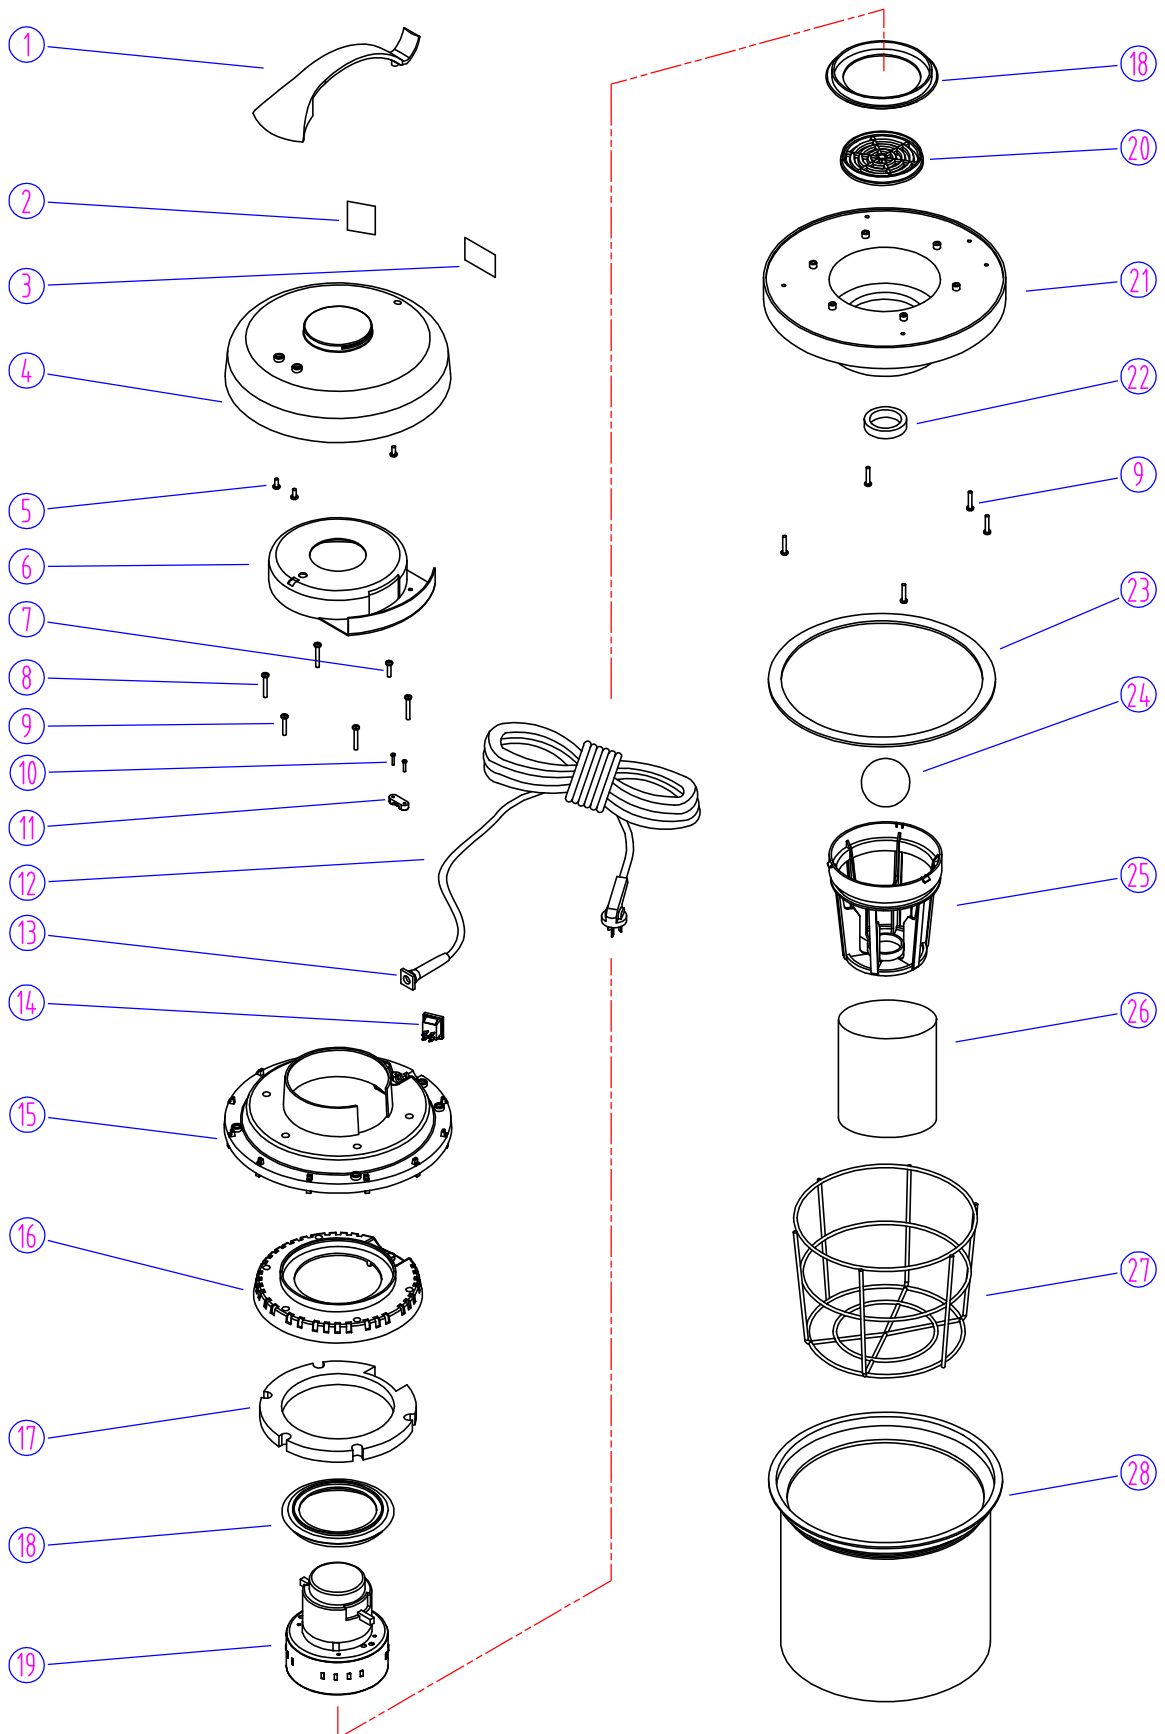

ACCESSORIES PARTS LIST FOR SN18WD

DIA NO	PART NUMBER	DESCRIPTION	NO REQ'D	LIST \$ (ea)
1	VA20803	DUSTING TOOL	1	\$7.50
2	VA20248	TUBE	2	\$21.25
3	VA20209	WAND	1	\$21.25
4	GV0040-D	DRY PICK-UP TOOL	1	\$41.25
5	GV0040-W	WET PICK-UP TOOL	1	\$30.00
6	VA20207-8	SQUEEGEE BLADE, WET PICK-UP TOOL	2	\$9.63
7	VA20207-3	CLIP, FLOOR TOOL ADAPTER	1	\$1.88
8	VA20207-2	FLOOR TOOL ADAPTER(38mm)	1	\$6.63
9	VA20806	CREVICE TOOL	1	\$5.00
10	VA20201	HOSE END, SWIVEL, MACHINE SIDE	1	\$9.38
11	VA20202	INSERT, HOSE CUFF	2	\$3.88
12	VA20203	CLICK RING	2	\$3.13
13	VA20206	ANGLED HOSE END, TOOL SIDE	1	\$8.38
14	VA20288	HOSE ASSY	1	\$34.38
15	VA00001	24" FRONT MOUNT SQUEEGEE ASSY	1	\$61.25
	VA00002	30" FRONT MOUNT SQUEEGEE(OPTIONAL)ASSY	1	\$72.50
	VA00005	24" DRY PICK-UP TOOL ASSY(OPTIONAL)	1	\$62.38

PARTS LIST

SN18WD - ORIGINAL VAC HEAD ASSEMBLY (Up to #1906)

DIA	NO	PART NUMBER	DESCRIPTION	LIST
1		GT10004	HANDLE	\$5.63
2		VF40994	LABEL, READ MANUAL	\$0.63
3		VA21544A	SERIAL TAG	\$0.63
4		GT10003B	COVER, VAC HEAD	\$12.88
5		GT13001	SCREW, ST, PH, M5 x 12	\$0.63
6		GT10019	UPPER COVER, MOTOR	\$5.00
7		GT13004	SCREW, PH, ST, M5 x 20	\$0.63
8		GT13034	SCREW, PH, ST, M5 x 50	\$0.63
9		GT13033	SCREW, PH, ST, M5 x 44	\$0.63
10		VA13470	SCREW, PH, ST, M3 x 16	\$0.63
11		VA21517	CLAMP, BLOCK	\$0.63
12		VA65001	CABLE, POWER	\$57.50
13		VA21521	GROMMET, POWER CORD	\$0.63
14		VA91346	ON/OFF SWITCH	\$8.75
15		GV15002	MOUNTING COVER, MOTOR	\$9.38
16		FC25002A	MOUNTING PLATE, MOTOR	\$9.38
17		FC25011	SCREEN, MOUNTING PLATE	\$5.63
18		VA41032	GASKET, MOTOR	\$4.38
19		VA41040	VAC MOTOR, 115V	\$192.50
20		VA22505	FILTER FRAME	\$3.75
21		GV15004A	MOUNTING BASE, MOTOR	\$14.38
22		VA22508	GASKET, BALL FLOAT	\$0.88
23		GV15006	GASKET, MOUNTING BASE	\$7.38
24		VA22509	BALL, FLOAT	\$3.75
25		GV15007	FRAME, BALL	\$7.50
26		GV15019A	FILTER, BALL FLOAT	\$3.75
27		GV15018	FRAME, VACUUM FILTER	\$7.50
28		GV0014	VACUUM FILTER ASSY	\$15.63