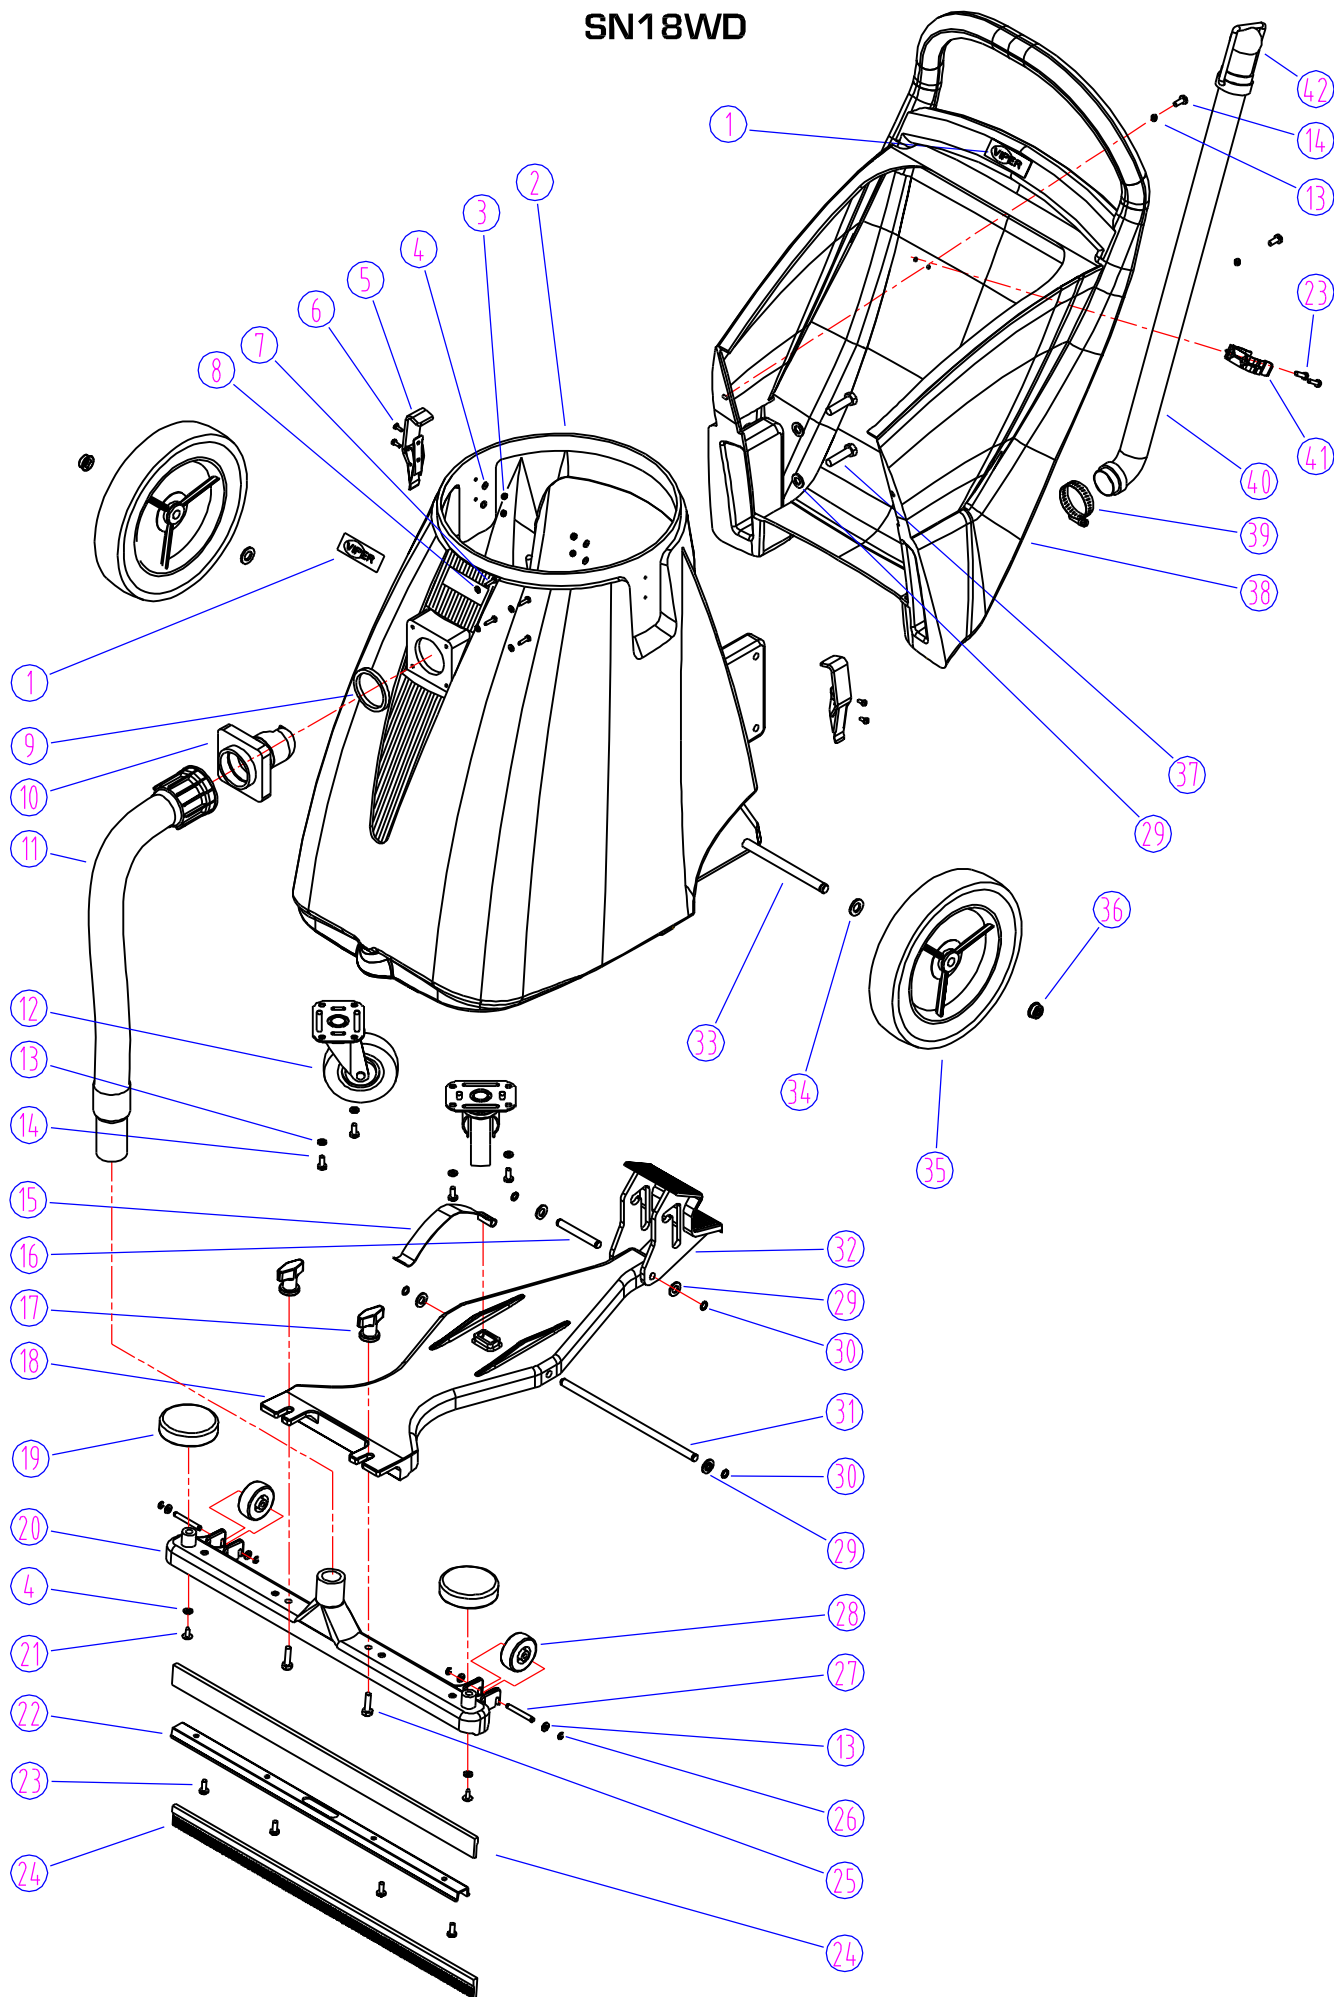

SN18WD

TANK ASSEMBLY - SN18WD

DIA NO	PART NUMBER	DESCRIPTION	NO REQ'D	LIST $ (ea)
1	VF47035A	LOGO, "VIPER"	2	$5.00
2	VA75001	TANK	1	$237.50
3	GT13022	NUT, M5, NYLON INSERT	4	$0.63
4	VF13474A	WASHER	6	$0.63
5	VA21595	CATCH	2	$8.38
6	VA14010	SCREW, M5 x 20	4	$1.00
7	VA14004	SCREW, SELF-TAPPING, M4 x 20	4	$0.63
8	VA13483	WASHER	4	$0.63
9	VA21514	GASKET	1	$0.63
10	VA21513A	INTAKE	1	$5.00
11	VA85018	HOSE ASSEMBLY	1	$23.63
12	VA91342	CASTER, 4"	2	$20.63
13	VF13600	WASHER	10	$0.63
14	VF13495	SCREW, M6 x 16	6	$0.63
15	VA75005	LEAF SPRING	1	$6.25
16	VA75013	AXLE	1	$3.13
17	VA85003	KNOB	2	$1.88
18	VA75006	MOUNTING PLATE, PICK-UP TOOL	1	$28.13
19	VA75007	BUMPER	2	$2.38
20	VA85002	BODY, PICK-UP TOOL, 24"	1	$30.88
	VA75008	BODY, PICK-UP TOOL, 30"	1	$35.88
21	VA13471	SCREW, SELF-TAPPING, ST, M5 x 10	2	$0.63
22	VA85001	CLAMP, BLADE, 24"	1	$6.25
	VA75009	CLAMP, BLADE, 30"	1	$7.00
23	VV20501	SCREW, PH, M5 x 14	6	$0.63
24	VA85007	BLADE, 24"	2	$20.00
	VA75010	BLADE, 30"	2	$21.25
25	VA13491	SCREW, M8 x 25	2	$0.63
26	VA85005	LOCK	4	$0.63
27	VA85004	AXLE, WHEEL	2	$0.63
28	VA91345-8	WHEEL, 2"	2	$5.63
29	VF13516	WASHER	8	$0.63
30	VA14001	LOCK	4	$2.00
31	VA75011	AXLE, MOUNTING PLATE	1	$3.13
32	VA75012	PEDAL	1	$11.88
33	VA75003	AXLE, PEDAL	1	$7.50
34	VV60113S	WASHER	2	$0.63
35	VA75004	10" WHEEL	2	$21.25
36	VV10011	CAP, AXLE, WHEEL	2	$1.88
37	VA14002	SCREW, M10 x 50	6	$0.88
38	VA75002	HANDLE	1	$95.63
39	VV10113	CLAMP 2"	1	$2.38
40	VA93208A	DRAIN HOSE	1	$15.63
41	GV70034	CLAMP, DRAIN HOSE	1	$2.38
42	VA20104A	PLUG, DRAIN HOSE	1	$5.63