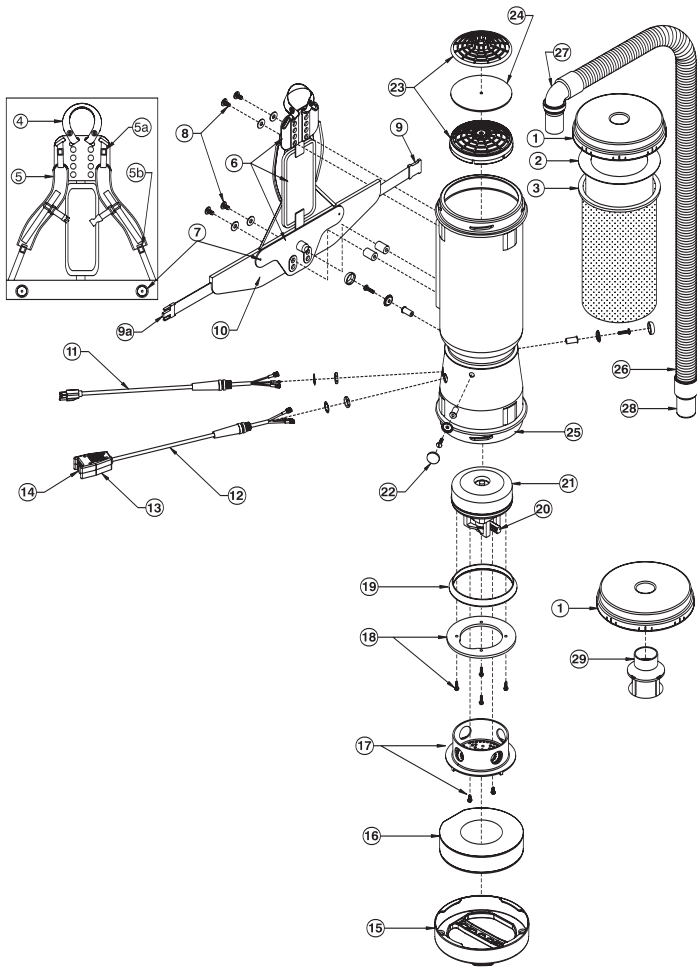

MEGAVAC PARTS

No.	Product Name	Qty	List Price
1	100320 Twist Cap (Black)	1 ea.	\$ 30.03
2	100331 698 Sq. In. Intercept Micro Filter	10/pk	20.00
3	100565 Micro Cloth Filter	1 ea.	26.57
4	101737 Carry Handle w/Rivet and Washer Set	1 set	7.51
5	100356 Shoulder Strap Assembly (includes: #5a,5b)	1 set	15.02
5a	100358 Shoulder Strap Plastic Adjustment Buckle (Top)	1 ea.	.87
5b	100357 Shoulder Strap Plastic Adjustment Buckle (Bottom)	1 ea.	.87
6	105046 Backplate (includes: #7)	1 ea.	23.10
7	100375 Barrel Nut Connection Set for Backplate (Replacement)	1 set	5.20
8	100374 Backplate Connection Set: 4 Screws w/Washers, Stand Offs	1 set	11.55
9	103963 Waist Belt Keeper	1 ea.	6.36
9a	100364 Waist Belt Latch	1 ea.	6.36
10	100359 Waist Belt (includes #9,9a) 100354 Strap Assembly Complete (includes: #5,5a,5b,9,9a,10) 103166 Backplate System Complete (includes: #4,5,5a,5b,6,7,8,9,9a,10)	1 ea. 1 set 1 set	34.65 46.20 57.75
11	100641 Power Cord (18" 16/3) Assembly	1 set	16.75
12	101610 Switch Cord Assembly (includes: #12,13,14) 101717 220V Switch Cord Assembly (includes: #12,13,14) 101714 Switch Cord w/Crimps	1 set 1 ea. 1 ea.	32.34 32.34 11.55
13	101472 Switch Box w/Velcro and Screws	1 set	20.79
14	100743 On/Off Switch	1 ea.	6.29
15	105070 Bottom Twist Cap (Black)	1 ea.	34.65
16	100597 Sound Muffler	1 ea.	20.79
17	105044 Motor Shroud Cover w/Screws	1 set	19.80
18	100335 Motor Compression Ring w/Screws 100378 Compression Ring Screw Set: 4 Screws	1 set 1 set	9.82 2.60
19	100014 Tetraseal	1 ea.	10.40
20	105164 Carbon Brush Set for MegaVac Motor (Domel Motor) 101720 Carbon Brush Set for MegaVac Motor (Ametek Motor)	1 set 1 set	18.48 18.48
21	105162 Motor/Fan (120V) w/Crimps for MegaVac (Domel Motor) 100324 Motor/Fan (220 V) w/Crimps for MegaVac 100379 Motor Ground and Wire Clamp Set w/Screws 100380 Motor Crimp Set: 5 Female, 3 Male, Ground Crimp Connector	1 ea. 1 ea. 1 set 1 set	103.95 116.08 5.20 9.24
22	100368 Motor Mounting System Set: 3 Well Nuts, 3 Bolts, 3 Washers, 3 Covers	1 set	11.55
23	100030 Dome Filter w/Foam Media	1 ea.	6.93
24	100343 Foam Filter Media for Dome Filter 101220 High Filtration Disc (optional)	1 ea. 2/pk	1.16 9.70
25	104998 Bottom Twist Cap Gasket	1 ea.	8.09
26	103048 Static-Dissipating Hose w/Cuffs (Black)	1 ea.	21.95
27	101928 Replacement Double Swivel Elbow Cuff (Black)	1 ea.	7.98
28	100694 Replacement Swivel Cuff (Black) 1 1/2"	1 ea.	5.20
29	101543 Filter Guard (Optional) 101678 50' Extension Cord (Not Shown)	1 ea. 1 ea.	8.67 22.00