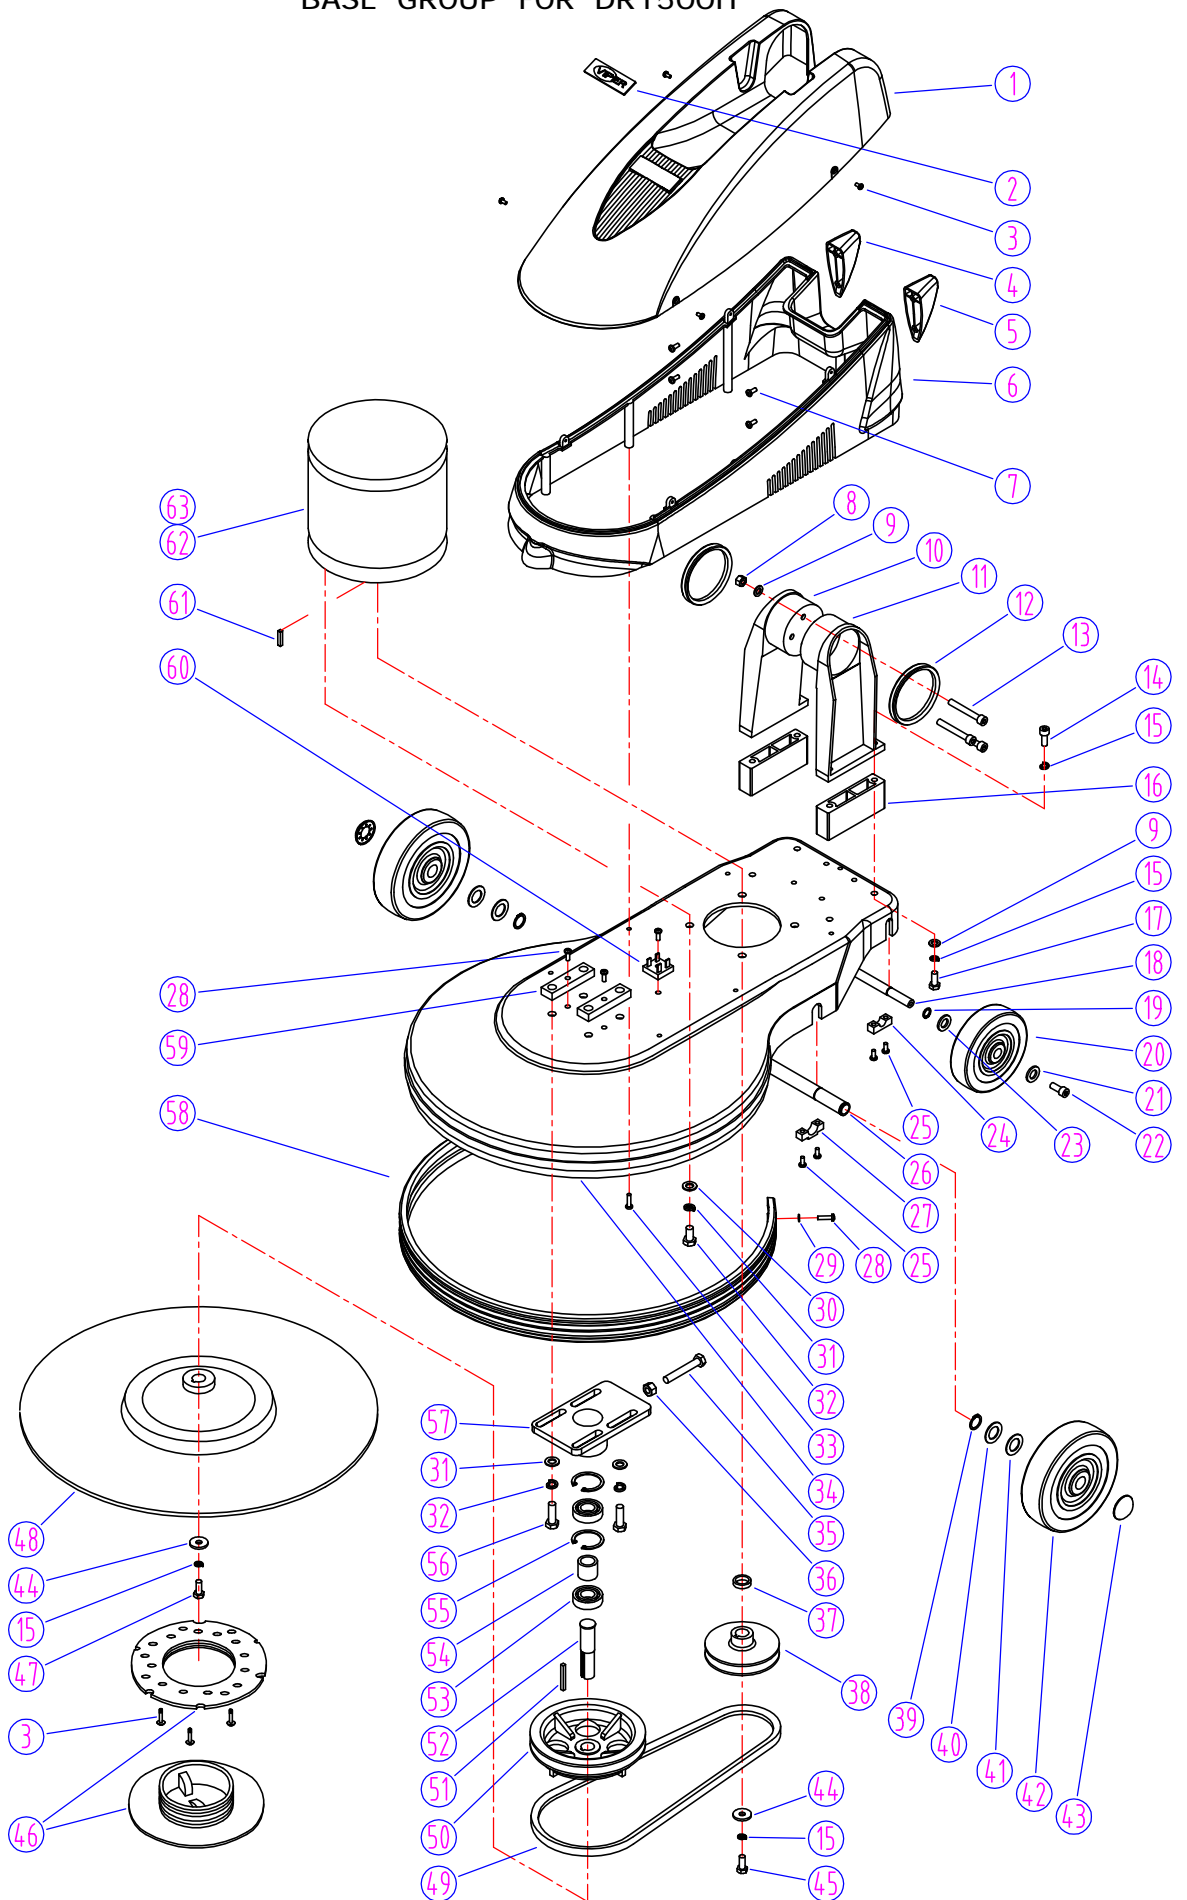

BASE GROUP FOR DR1500H

DRAGON 1500H - BASE ASSEMBLY

DIA NO	PART NUMBER	DESCRIPTION	NO REQ'D	LIST $ (ea)
1	VF52102A	UPPER COVER	1	$42.50
2	VF47035A	"VIPER" LOGO	1	$5.00
3	VA13484	SCREW, SELF-TAPPING, M4 x 12	7	$0.63
4	VF52114	PLASTIC STAND, RIGHT	1	$2.50
5	VF52115	PLASTIC STAND, LEFT	1	$2.50
6	VF52101A	LOWER COVER	1	$37.50
7	VV20509	SCREW, PAN HEAD, M5 x 10	4	$0.63
8	VF13503	NUT, M8, NYLON INSERT	3	$0.63
9	VF13524	WASHER, PLAIN	7	$0.63
10	VF52104A	ARM, RIGHT	1	$21.15
11	VF52103A	ARM, LEFT	1	$21.15
12	VF47026	SEAL, UPPER COVER	2	$0.63
13	GT13016	SCREW, M8 x 60, HEX SOCKET	3	$0.88
14	VF14088	SCREW, M8 x 25, HEX SOCKET	4	$0.63
15	VF13519	WASHER, LOCK, M8	10	$0.63
16	VF52105	RISER, ARM	2	$6.93
17	VF13607	SCREW, M8 x 25	4	$0.63
18	VF52011	AXLE, TRANSPORTATION	1	$6.25
19	VF13520	RETAINING RING, EXTERNAL, M12	2	$0.63
20	VF52017	WHEEL, 5"	2	$16.88
21	VF13666	WASHER, PLAIN, M12 (new HD style)	2	$0.63
	VF13602	WASHER, PLAIN, M12.35 (original style)	2	$0.63
22	VF44012	SCREW, M5 x 12.7 (new HD style)	2	$0.75
	VF13520	RETAINING RING, EXTERNAL, M12 (original style)	2	$0.63
23	VF50119	WAVE WASHER, M12	2	$0.63
24	GV40235	CLAMP BLOCK, AXLE	2	$1.13
25	VV13621	SCREW, SELF-TAPPING, M5 x 20	8	$0.63
26	VF52010	FRONT AXLE	1	$8.13
27	VF47038	CLAMP BLOCK, AXLE	2	$1.13
28	VA13474	SCREW, M5 x 16	5	$0.63
29	VF13474A	WASHER, PLAIN, M5 x M16	2	$0.63
30	VF13517	WASHER, PLAIN, M8	8	$0.63
31	VF13518	WASHER, LOCK, M8	8	$0.63
32	VF13497	SCREW, 16G, 3/8"	4	$0.63
33	GT13004	SCREW, SELF-TAPPING, M5 x 20	7	$0.63
34	VF52003	FRAME	1	$237.50
35	VF14009	SCREW, HEX, M10 x 65	1	$0.63
36	VF14005	NUT, M10	1	$0.63
37	VF52008	SPACER	1	$1.08
38	VF52009F	DRIVING PULLEY	1	$48.15
39	VF14004	RETAINING RING, EXTERNAL, M19	2	$0.63
40	VF50123	WASHER, M19	2	$0.63
41	VF47027	WAVE WASHER, M19	2	$0.63
42	VF47055	WHEEL, 160mm	2	$18.75
43	VA96851	CAP, AXLE	2	$1.13
44	VF52021	WASHER, PLAIN	2	$1.13
45	VF14008	SCREW, 18G, 5/16"	1	$0.75
46	VF99003A	BIG MOUTH	1	$8.75
47	GT13018	SCREW, HEX, M8 x 30	1	$0.63
48	VF99024D	PAD HOLDER	1	$123.75
49	VF14079A	BELT, 38"	1	$32.40
50	VF52004A	DRIVEN PULLEY	1	$45.00
51	VF52001	KEY	1	$1.88
52	VF52005	DRIVEN SHAFT	1	$6.25
53	VF14075	BEARING, 60042RS	2	$18.13
54	VF52006	SPACER	1	$0.88