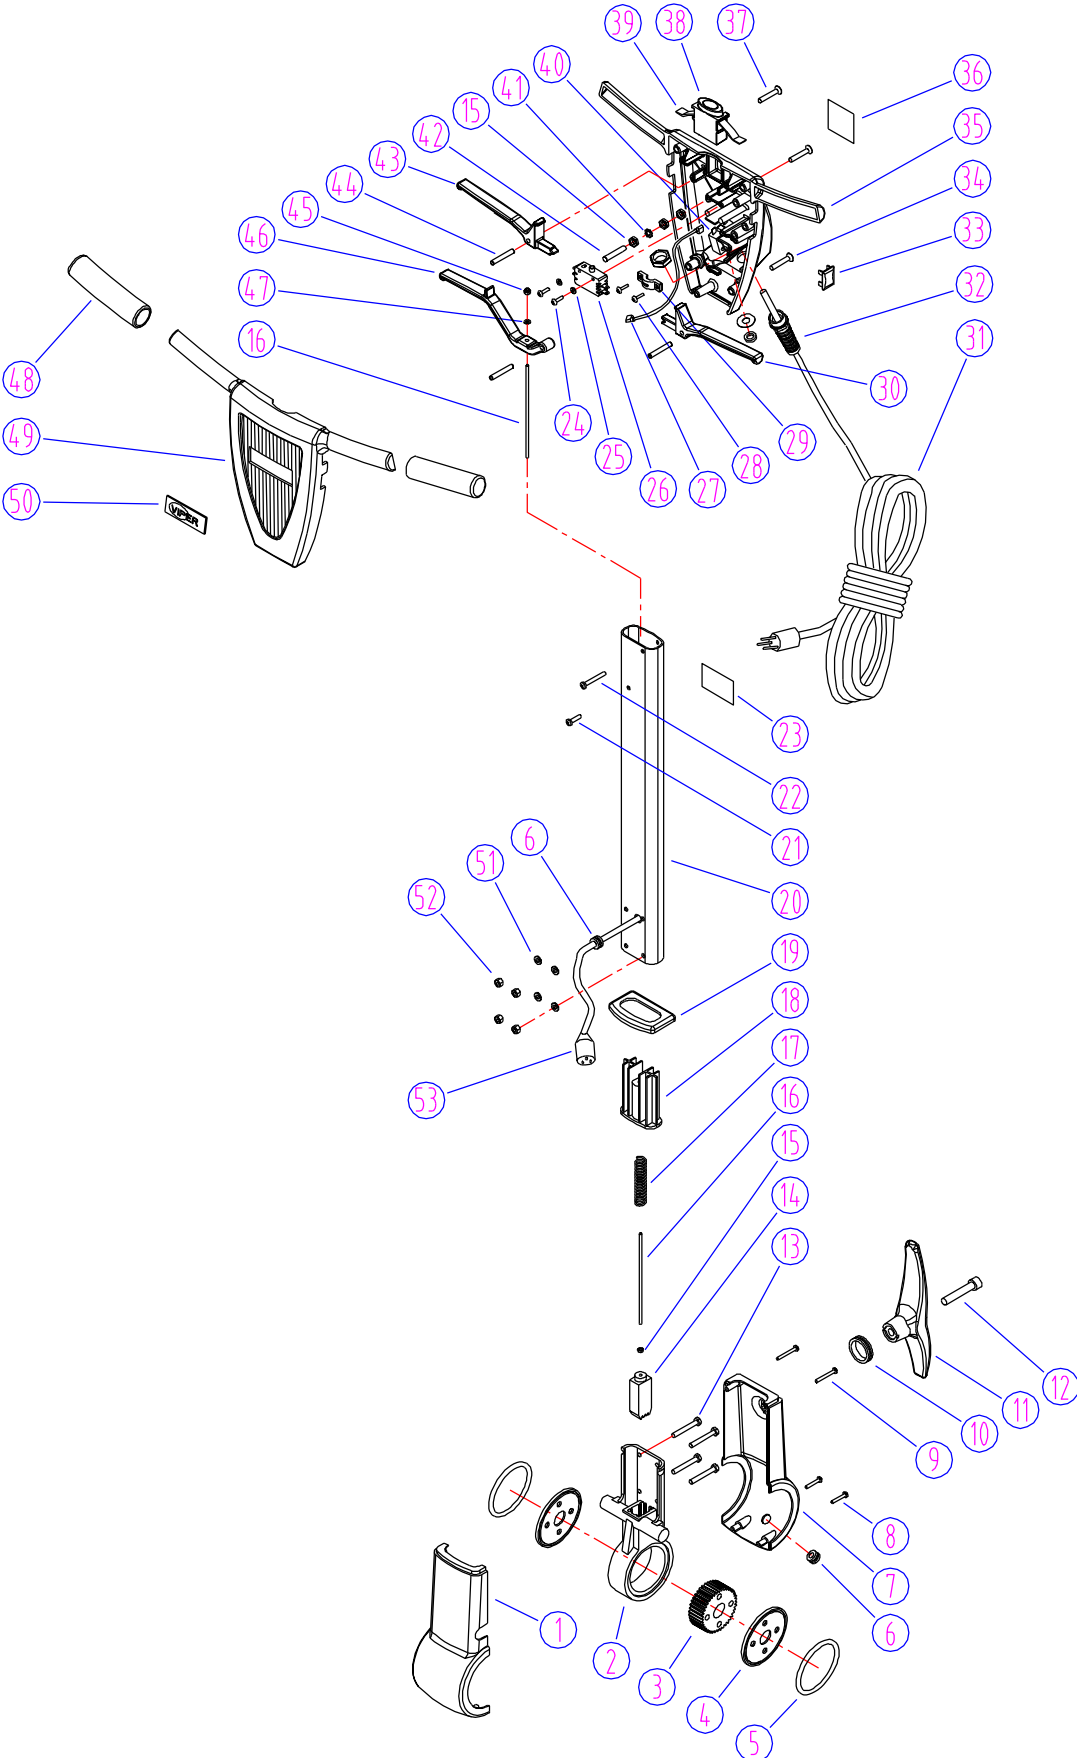

HANDLE GROUP FOR DR1500H

**NEW HANDLE ASSEMBLY - DR1500H
SERIAL # 1737+**

DIA NO	PART NUMBER	DESCRIPTION	NO REQ'D	LIST $ (ea)
1	VF47009	FRONT COVER, GEAR SEAT	1	$7.13
2	VF47029	GEAR SEAT	1	$37.50
3	VF47028	GEAR	1	$16.25
4	GV40227	WASHER,NYLON	2	$0.63
5	GV40228	"O" RING,GEAR SEAT	2	$0.63
6	VF50120	GROMMET	2	$0.63
7	VF47015	REAR COVER,SEAT,GEAR	1	$7.13
8	VF14080	SELF-TAPPING SCREW,M4x25	2	$0.63
9	VF14087	SELF-TAPPING SCREW,M4x35	2	$0.63
10	VF47046	SEAL RING	1	$0.88
11	VF47045	HOOK, CABLE	1	$15.75
12	VF13616	SCREW, HEX, M10 x 55	1	$0.75
13	GT13019	SCREW, HEX, M6 x 45	4	$0.88
14	VF47052	INSERT, LEVELING	1	$7.13
15	GT13013	NUT, M4	4	$0.63
16	VF52117	LEVELING ROD	1	$3.75
17	VF47007	SPRING, LEVELING	1	$1.88
18	VF47033	RETAINER	1	$1.88
19	VF47008	SEAL, TUBE	1	$1.88
20	VF52116	TUBE	1	$34.38
21	VA13474	SCREW, PAN HEAD, M5 x 16	1	$0.63
22	VA13476	SCREW, PAN HEAD, M5 x 40	1	$0.63
23	VF41195	SERIAL TAG	1	$0.63
24	VF14212	SCREW, PAN HEAD, M3 x 25	2	$0.63
25	VF13511	WASHER, LOCK, INTERNAL TOOTH	2	$0.63
26	VF99023	SWITCH ASSY, 20A, 250V	1	$9.88
27	VF45124	JUMP WIRE	1	$0.90
28	VV13650	SCREW, PAN HEAD, M4 x 10	2	$0.63
29	VF48309	BLOCK, HANDLE CABLE	1	$2.38
30	VF46703	LEVELING HANDLE, SWITCH, LEFT	1	$10.63
31	VF45119	CORD, POWER SUPPLY, STOW, 14/3C	1	$65.00
32	AS22009	STRAIN RELIEF, CORD	1	$11.88
33	VF52019	COVER, SOLUTION LEVER	1	$3.00
34	VF14226	SCREW, FLAT HEAD, M6 X 35	2	$0.88
35	VF52118	REAR COVER, SWITCH HOUSING	1	$64.63
36	VF40994	READ MANUAL LABEL	1	$0.63
37	VF14218	SCREW, PAN HEAD, M6 X 40	2	$0.63
38	VF46705	SAFETY BLOCK	1	$4.63
39	GV40218	SPRING, SAFETY BLOCK	1	$1.38
40	VF99010C	CIRCUIT BREAKER, 17AMPS	1	$8.13
41	VF13527	WASHER, EXTERNAL TOOTH, M4	1	$0.63
42	VF13526	SCREW, HEX SOCKET, M4 x 30	1	$0.63
43	VF46704	LEVELING HANDLE, RIGHT, SWITCH	1	$10.63
44	VF48306	PIN, LEVER	3	$1.38
45	GT13014	NUT, M4, NYLON INSERT	1	$0.63
46	VF46707	LEVELING HANDLE, ROD	1	$11.88
47	GT13017	BIG WASHER, PLAIN, M4 x M16	1	$0.63
48	VF46706	HANDLE GRIP	2	$10.63
49	VF46701	FRONT COVER, SWITCH HOUSING	1	$60.88
50	VF47035A	"VIPER" LOGO	1	$5.00
51	VF13600	WASHER, PLAIN, M6	4	$0.63
52	VF13502	NUT, M6, NYLON INSERT	4	$0.63
53	VF45120	CABLE, HANDLE, SJTW, 14/3C	1	$5.63