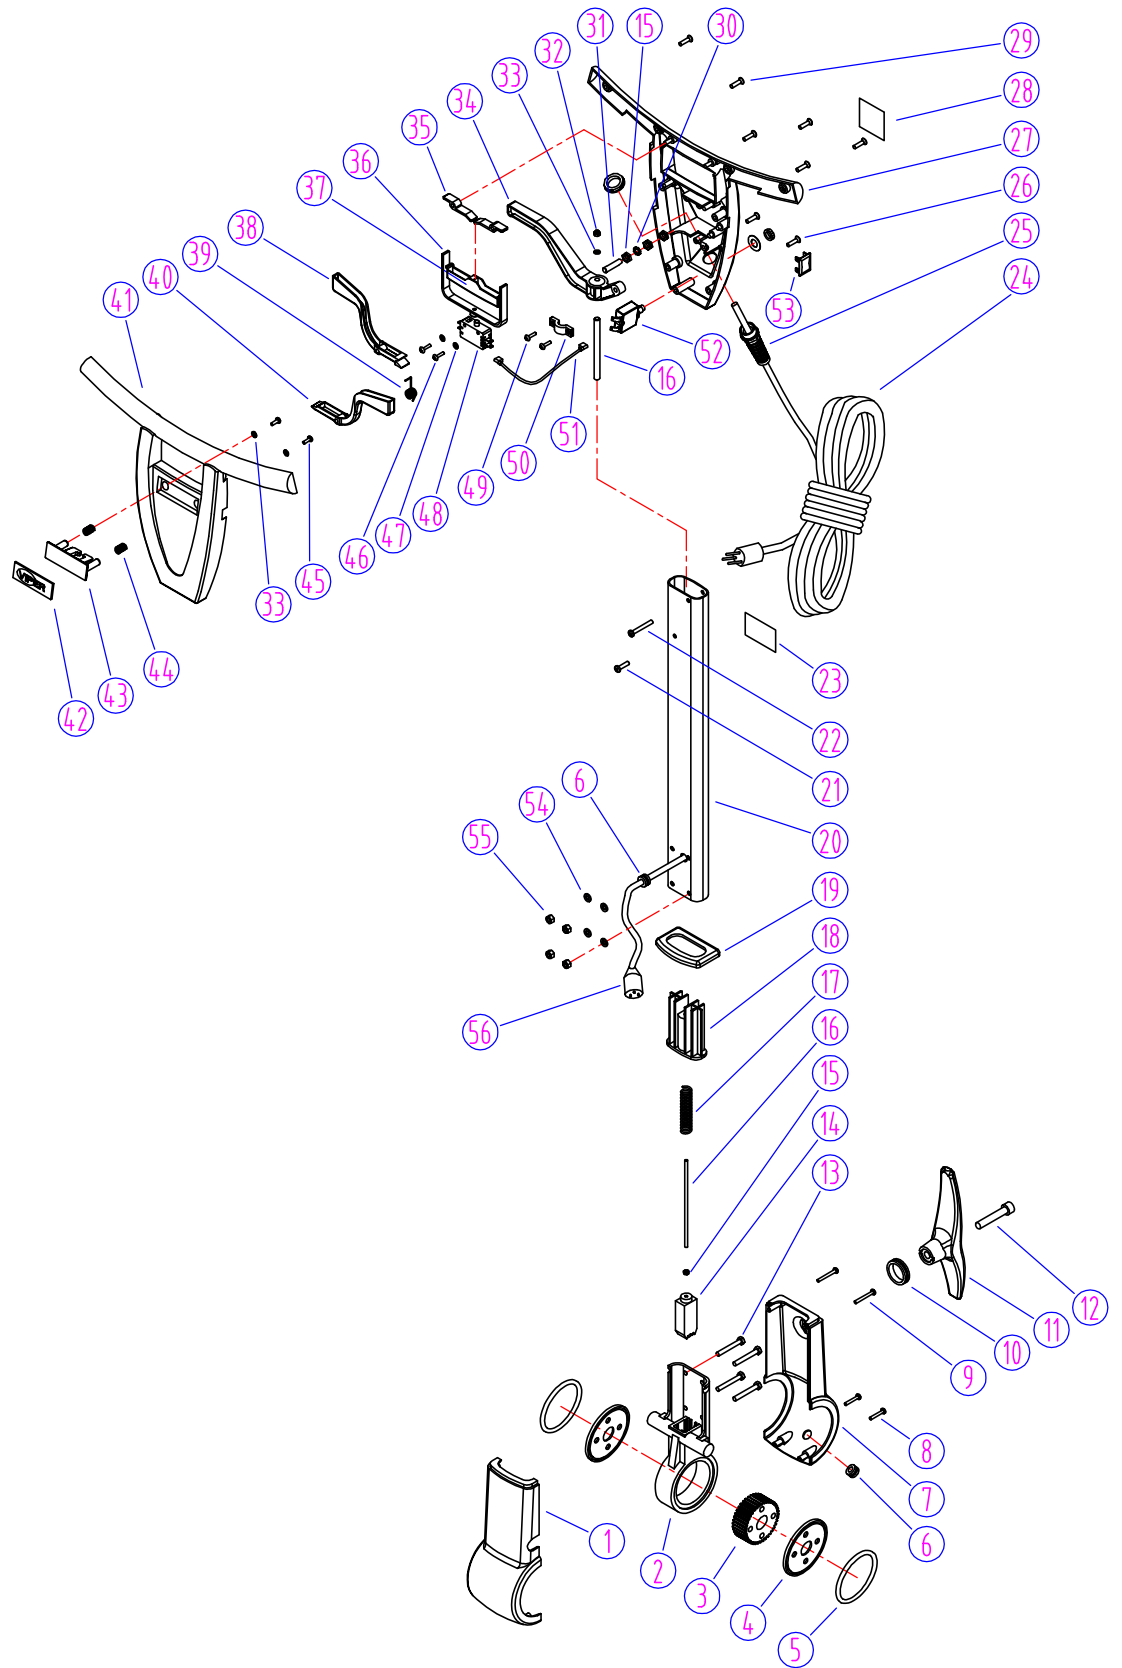

HANDLE GROUP FOR DR1500H

DR1500H - ORIGINAL HANDLE ASSEMBLY
Up to Serial #1736

DIA NO	PART NUMBER	DESCRIPTION	LIST
1	VF47009	FRONT COVER, GEAR SEAT	$7.13
2	VF47029	GEAR SEAT	$37.50
3	VF47028	GEAR	$16.25
4	GV40227	WASHER, NYLON	$0.63
5	GV40228	"O" RING, GEAR SEAT	$0.63
6	VF50120	GROMMET	$0.63
7	VF47015	REAR COVER, GEAR SEAT	$7.13
8	VF14080	SCREW, SELF-TAPPING, M4 x 25	$0.63
9	VF14087	SCREW, SELF-TAPPING, M4 x 35	$0.63
10	VF47046	SEAL RING	$0.88
11	VF47045	HOOK, CABLE	$15.75
12	VF13616	SCREW, HEX, M10 x 55	$0.75
13	GT13019	SCREW, HEX, M6 x 45	$0.88
14	VF47052	INSERT, LEVELING	$7.13
15	GT13013	NUT, M4	$0.63
16	VF52109	LEVELING ROD	$3.13
17	VF47007	SPRING, LEVELING	$1.88
18	VF47033	RETAINER	$1.88
19	VF47008	SEAL, TUBE	$1.88
20	VF52108	TUBE	$33.75
21	VA13474	SCREW, PH, M5 x 16	$0.63
22	VA13476	SCREW, PH, M5 x 40	$0.63
23	VF41195	SERIAL TAG	$0.63
24	VF45119	CORD, POWER SUPPLY, 14/3C	$65.00
25	AS22009	STRAIN RELIEF, CORD	$11.88
26	GT13035	SCREW, M5 x 35	$0.63
27	VF52018	REAR COVER, SWITCH HOUSING	$70.00
28	VF40994	LABEL, READ MANUAL	$0.63
29	GT13008	SCREW, OVAL HEAD, M5 x 20	$0.63
30	VF13527	WASHER, EXTERNAL TOOTH, M4	$0.63
31	VF13526	SCREW, HEX SOCKET, M4 x 30	$0.63
32	GT13014	NUT, NYLON INSERT, M4	$0.63
33	GT13017	WASHER, LARGE, PLAIN, M4	$0.63
34	VF46610	LEVELING HANDLE, ROD	$11.38
35	VF46606	TRANS-BAIL, SWITCH	$1.88
36	VF46612	U-SHAPE BAIL, SWITCH	$3.13
37	VF46607	LEVELING HANDLE, CENTER	$3.13
38	VF46609	LEVELING HANDLE, RIGHT, SWITCH	$3.13
39	VF46611	SPRING	$0.63
40	VF46605	LEVELING HANDLE, SWITCH, LEFT	$3.13
41	VF46601	FRONT COVER, SWITCH HOUSING	$60.00
42	VF47035A	"VIPER" LOGO	$5.00
43	VF46603	SAFETY LOCK	$0.63
44	VF46614	SPRING, SAFETY LOCK	$0.63
45	VA13484	SCREW, ST4 x 12	$0.63
46	VF14212	SCREW, PH, M3 x 25	$0.63
47	VF13511	WASHER, INTERNAL TOOTH, LOCK	$0.63
48	VF99023	SWITCH ASSEMBLY, 20A, 250V	$9.88